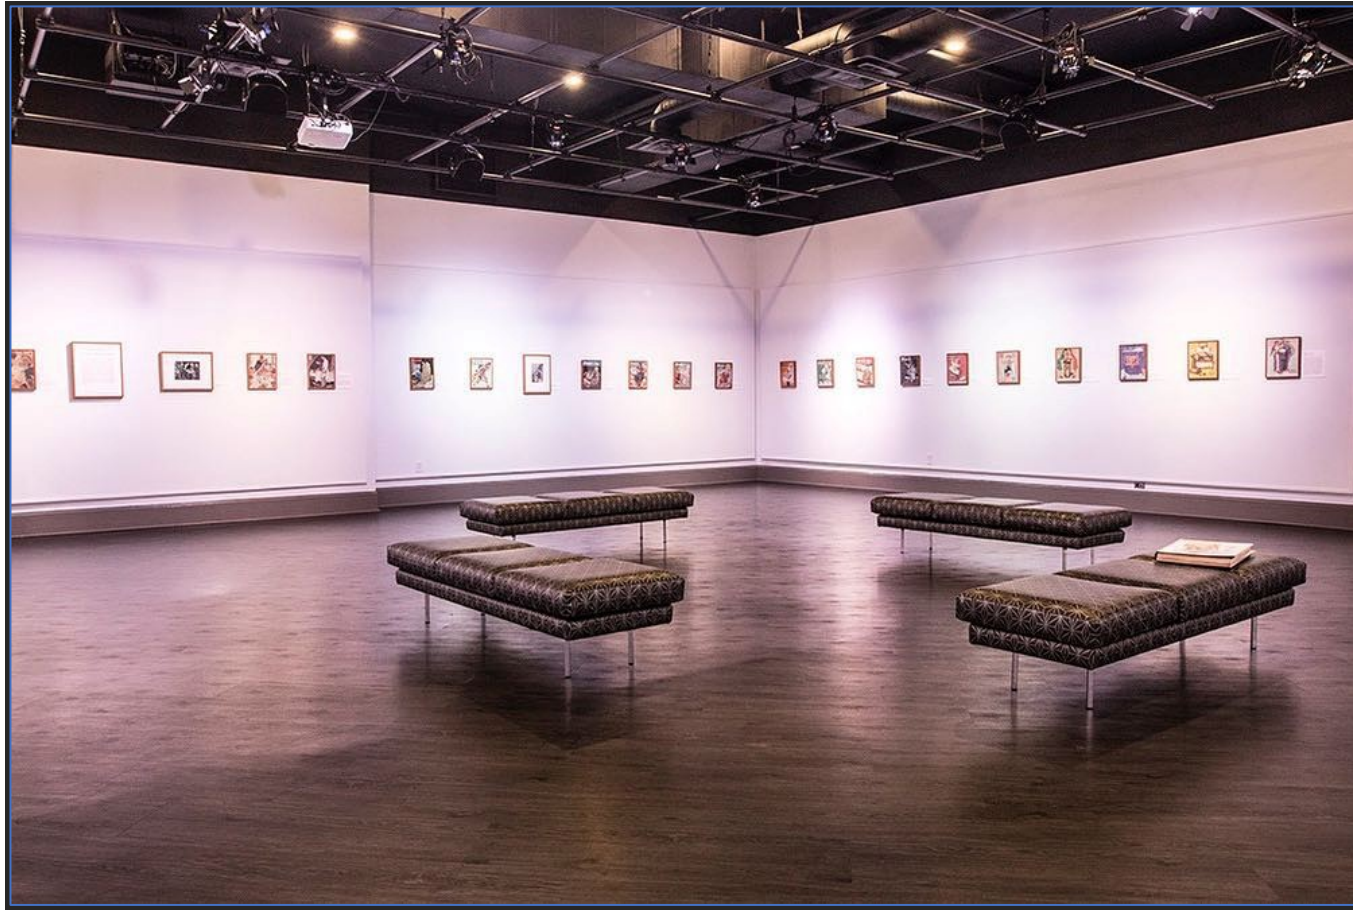

17.75'

Note: There is an emergency light (8" wide and 80" from the floor) towards the middle of this wall, so a tall painting would not fit.

18.5'

(37' across entire wall)

14'2"

24'9"

18'8"

Entrance

(Double Doors)

12'

25'6"

ROUSH GALLERY